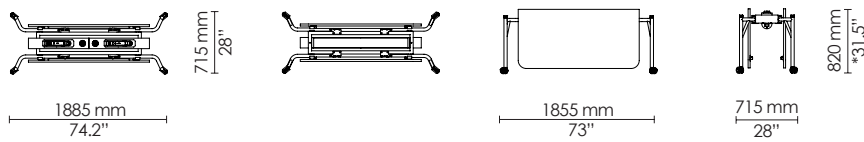

Without integrated electrification

EU: 2400 x 1600 mm
US: 96" x 60"

With integrated electrification

EU: 2400 x 1600 mm
US: 96" x 60"

Without integrated electrification

EU: 1500 x 1600 mm
US: 60" x 60"

With integrated electrification

EU: 1500 x 1600 mm
US: 60" x 60"

Without integrated electrification
Unfolded

Folded

With integrated electrification
Unfolded

Folded

* Standard tabletop size; dimensions not converted

Without integrated electrification
Unfolded

Folded

With integrated electrification
Unfolded

Folded

* Standard tabletop size; dimensions not converted