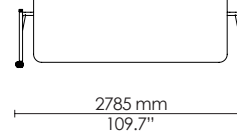

Without integrated electrification

EU: 2400 x 1600 mm
US: 96" x 60"

With integrated electrification

EU: 2400 x 1600 mm
US: 96" x 60"

Without integrated electrification

EU: 1500 x 1600 mm
US: 60" x 60"

With integrated electrification

EU: 1500 x 1600 mm
US: 60" x 60"

Without integrated electrification
Unfolded

Folded

With integrated electrification
Unfolded

Folded

* Standard tabletop size; dimensions not converted

Without integrated electrification
Unfolded

Folded

With integrated electrification
Unfolded

Folded

* Standard tabletop size; dimensions not converted