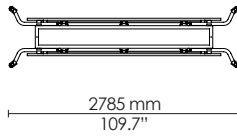

Without integrated electrification

EU: 2400 x 1600 mm
US: 96" x 60"

With integrated electrification

EU: 2400 x 1600 mm
US: 96" x 60"

Without integrated electrification

EU: 1500 x 1600 mm
US: 60" x 60"

With integrated electrification

EU: 1500 x 1600 mm
US: 60" x 60"

Without integrated electrification
Unfolded

Folded

With integrated electrification
Unfolded

Folded

* Standard tabletop size; dimensions not converted

Without integrated electrification
Unfolded

Folded

With integrated electrification
Unfolded

Folded

* Standard tabletop size; dimensions not converted