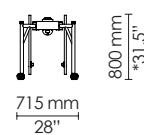

Without integrated electrification

EU: 2400 x 1600 mm
US: 96" x 60"

With integrated electrification

EU: 2400 x 1600 mm
US: 96" x 60"

Without integrated electrification

EU: 1500 x 1600 mm
US: 60" x 60"

With integrated electrification

EU: 1500 x 1600 mm
US: 60" x 60"

Without integrated electrification
Unfolded

Folded

With integrated electrification
Unfolded

Folded

* Standard tabletop size; dimensions not converted

Without integrated electrification
Unfolded

Folded

With integrated electrification
Unfolded

Folded

* Standard tabletop size; dimensions not converted