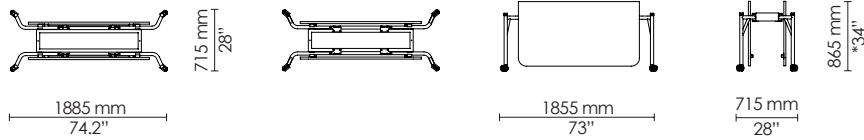

Without integrated electrification

EU: 2400 x 1600 mm
US: 96" x 60"

With integrated electrification

EU: 2400 x 1600 mm
US: 96" x 60"

Without integrated electrification

EU: 1500 x 1600 mm
US: 60" x 60"

With integrated electrification

EU: 1500 x 1600 mm
US: 60" x 60"

Without integrated electrification
Unfolded

Folded

With integrated electrification
Unfolded

Folded

* Standard tabletop size; dimensions not converted

Without integrated electrification
Unfolded

Folded

With integrated electrification
Unfolded

Folded

* Standard tabletop size; dimensions not converted