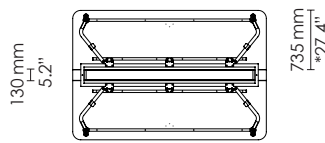

Without integrated electrification

EU: 2400 x 1600 mm
US: 96" x 60"

With integrated electrification

EU: 2400 x 1600 mm
US: 96" x 60"

Without integrated electrification

EU: 1500 x 1600 mm
US: 60" x 60"

With integrated electrification

EU: 1500 x 1600 mm
US: 60" x 60"

Without integrated electrification
Unfolded

Folded

With integrated electrification
Unfolded

Folded

* Standard tabletop size; dimensions not converted

Without integrated electrification
Unfolded

Folded

With integrated electrification
Unfolded

Folded

* Standard tabletop size; dimensions not converted