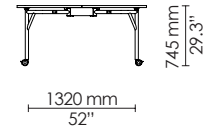

Without integrated electrification

EU: 2400 x 1600 mm
US: 96" x 60"

With integrated electrification

EU: 2400 x 1600 mm
US: 96" x 60"

Without integrated electrification

EU: 1500 x 1600 mm
US: 60" x 60"

With integrated electrification

EU: 1500 x 1600 mm
US: 60" x 60"

Without integrated electrification
Unfolded

Folded

With integrated electrification
Unfolded

Folded

* Standard tabletop size; dimensions not converted

Without integrated electrification
Unfolded

Folded

With integrated electrification
Unfolded

Folded

* Standard tabletop size; dimensions not converted