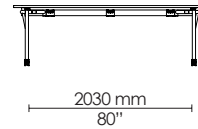

Without integrated electrification

EU: 2400 x 1600 mm
US: 96" x 60"

With integrated electrification

EU: 2400 x 1600 mm
US: 96" x 60"

Without integrated electrification

EU: 1500 x 1600 mm
US: 60" x 60"

With integrated electrification

EU: 1500 x 1600 mm
US: 60" x 60"

Without integrated electrification
Unfolded

Folded

With integrated electrification
Unfolded

Folded

* Standard tabletop size; dimensions not converted

Without integrated electrification
Unfolded

Folded

With integrated electrification
Unfolded

Folded

* Standard tabletop size; dimensions not converted