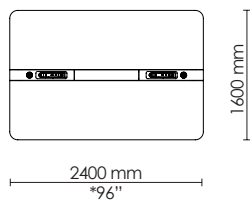

Without integrated electrification

EU: 2400 x 1600 mm
US: 96" x 60"

With integrated electrification

EU: 2400 x 1600 mm
US: 96" x 60"

Without integrated electrification

EU: 1500 x 1600 mm
US: 60" x 60"

With integrated electrification

EU: 1500 x 1600 mm
US: 60" x 60"

Without integrated electrification
Unfolded

Folded

With integrated electrification
Unfolded

Folded

* Standard tabletop size; dimensions not converted

Without integrated electrification
Unfolded

Folded

With integrated electrification
Unfolded

Folded

* Standard tabletop size; dimensions not converted