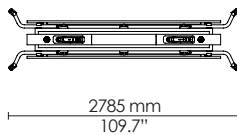

Without integrated electrification

EU: 2400 x 1600 mm
US: 96" x 60"

With integrated electrification

EU: 2400 x 1600 mm
US: 96" x 60"

Without integrated electrification

EU: 1500 x 1600 mm
US: 60" x 60"

With integrated electrification

EU: 1500 x 1600 mm
US: 60" x 60"

Without integrated electrification
Unfolded

Folded

With integrated electrification
Unfolded

Folded

* Standard tabletop size; dimensions not converted

Without integrated electrification
Unfolded

Folded

With integrated electrification
Unfolded

Folded

* Standard tabletop size; dimensions not converted