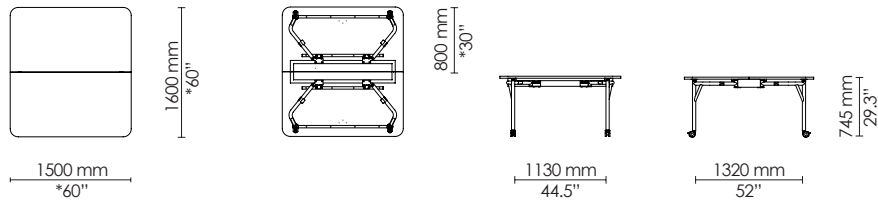

Without integrated electrification

EU: 2400 x 1600 mm
US: 96" x 60"

With integrated electrification

EU: 2400 x 1600 mm
US: 96" x 60"

Without integrated electrification

EU: 1500 x 1600 mm
US: 60" x 60"

With integrated electrification

EU: 1500 x 1600 mm
US: 60" x 60"

Without integrated electrification
Unfolded

Folded

With integrated electrification
Unfolded

Folded

* Standard tabletop size; dimensions not converted

Without integrated electrification
Unfolded

Folded

With integrated electrification
Unfolded

Folded

* Standard tabletop size; dimensions not converted