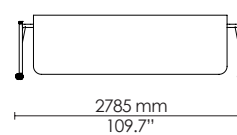

Without integrated electrification

EU: 2400 x 1600 mm
US: 96" x 60"

With integrated electrification

EU: 2400 x 1600 mm
US: 96" x 60"

Without integrated electrification

EU: 1500 x 1600 mm
US: 60" x 60"

With integrated electrification

EU: 1500 x 1600 mm
US: 60" x 60"

Without integrated electrification
Unfolded

Folded

With integrated electrification
Unfolded

Folded

* Standard tabletop size; dimensions not converted

Without integrated electrification
Unfolded

Folded

With integrated electrification
Unfolded

Folded

* Standard tabletop size; dimensions not converted