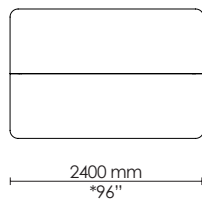

Without integrated electrification

EU: 2400 x 1600 mm
US: 96" x 60"

With integrated electrification

EU: 2400 x 1600 mm
US: 96" x 60"

Without integrated electrification

EU: 1500 x 1600 mm
US: 60" x 60"

With integrated electrification

EU: 1500 x 1600 mm
US: 60" x 60"

Without integrated electrification
Unfolded

Folded

With integrated electrification
Unfolded

Folded

* Standard tabletop size; dimensions not converted

Without integrated electrification
Unfolded

Folded

With integrated electrification
Unfolded

Folded

* Standard tabletop size; dimensions not converted