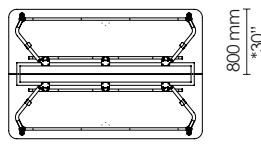

Without integrated electrification

EU: 2400 x 1600 mm
US: 96" x 60"

With integrated electrification

EU: 2400 x 1600 mm
US: 96" x 60"

Without integrated electrification

EU: 1500 x 1600 mm
US: 60" x 60"

With integrated electrification

EU: 1500 x 1600 mm
US: 60" x 60"

Without integrated electrification
Unfolded

Folded

With integrated electrification
Unfolded

Folded

* Standard tabletop size; dimensions not converted

Without integrated electrification
Unfolded

Folded

With integrated electrification
Unfolded

Folded

* Standard tabletop size; dimensions not converted