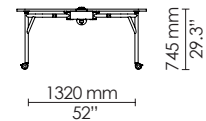

Without integrated electrification

EU: 2400 x 1600 mm
US: 96" x 60"

With integrated electrification

EU: 2400 x 1600 mm
US: 96" x 60"

Without integrated electrification

EU: 1500 x 1600 mm
US: 60" x 60"

With integrated electrification

EU: 1500 x 1600 mm
US: 60" x 60"

Without integrated electrification
Unfolded

Folded

With integrated electrification
Unfolded

Folded

* Standard tabletop size; dimensions not converted

Without integrated electrification
Unfolded

Folded

With integrated electrification
Unfolded

Folded

* Standard tabletop size; dimensions not converted