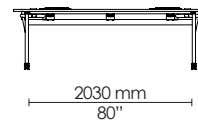

Without integrated electrification

EU: 2400 x 1600 mm
US: 96" x 60"

With integrated electrification

EU: 2400 x 1600 mm
US: 96" x 60"

Without integrated electrification

EU: 1500 x 1600 mm
US: 60" x 60"

With integrated electrification

EU: 1500 x 1600 mm
US: 60" x 60"

Without integrated electrification
Unfolded

Folded

With integrated electrification
Unfolded

Folded

* Standard tabletop size; dimensions not converted

Without integrated electrification
Unfolded

Folded

With integrated electrification
Unfolded

Folded

* Standard tabletop size; dimensions not converted