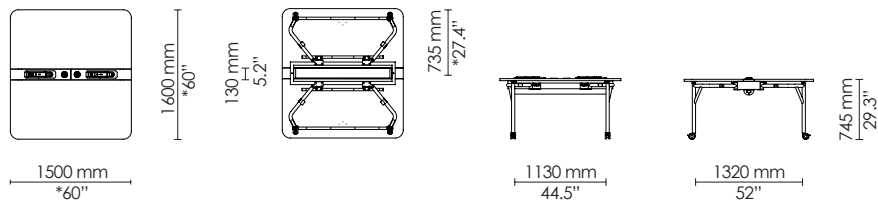

Without integrated electrification

EU: 2400 x 1600 mm
US: 96" x 60"

With integrated electrification

EU: 2400 x 1600 mm
US: 96" x 60"

Without integrated electrification

EU: 1500 x 1600 mm
US: 60" x 60"

With integrated electrification

EU: 1500 x 1600 mm
US: 60" x 60"

Without integrated electrification
Unfolded

Folded

With integrated electrification
Unfolded

Folded

* Standard tabletop size; dimensions not converted

Without integrated electrification
Unfolded

Folded

With integrated electrification
Unfolded

Folded

* Standard tabletop size; dimensions not converted