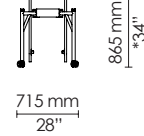

Without integrated electrification

EU: 2400 x 1600 mm
US: 96" x 60"

With integrated electrification

EU: 2400 x 1600 mm
US: 96" x 60"

Without integrated electrification

EU: 1500 x 1600 mm
US: 60" x 60"

With integrated electrification

EU: 1500 x 1600 mm
US: 60" x 60"

Without integrated electrification
Unfolded

Folded

With integrated electrification
Unfolded

Folded

* Standard tabletop size; dimensions not converted

Without integrated electrification
Unfolded

Folded

With integrated electrification
Unfolded

Folded

* Standard tabletop size; dimensions not converted