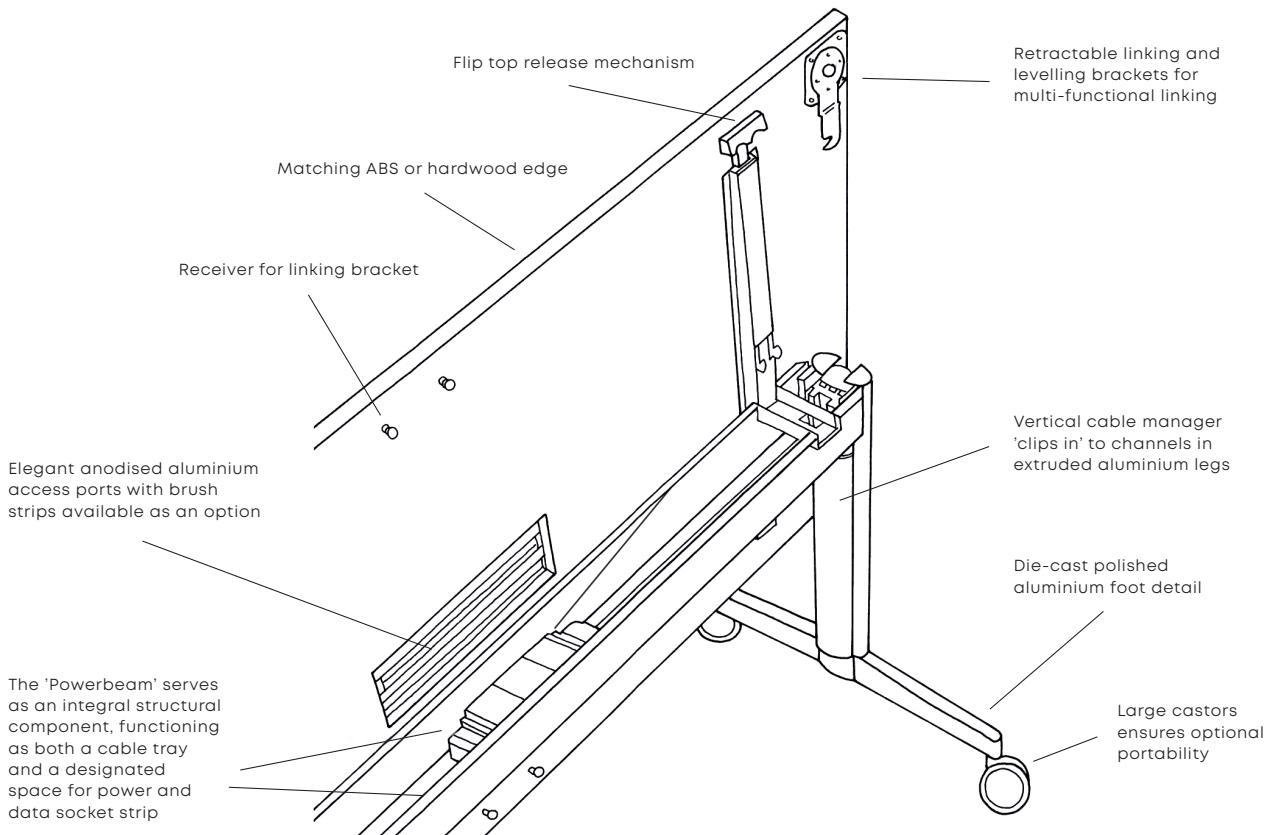

MOVEO®

Moveo is a handsome new generation 'flip top' table system for meeting and training applications, and in particular provides an excellent solution for the provision of power and data to the table top. Designed by Erik Simonsen & Justus Kolberg.

Polished die-cast aluminium bases, natural anodised extruded aluminium leg columns with clip in vertical cable managers and a powerbeam® housing for power and data socket sets, to be accessed through elegant anodised aluminium ports in the table top. Castors or glides as required.

TESTING AND WARRANTY

- Moveo is designed for severe contract use.
- The table passed testing according to the required EN and BIFMA standards.
- Moveo carries the HOWE 10 year warranty.